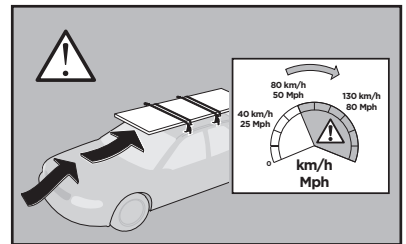

Thule Rapid System Kit 1296

> Instructions

TOYOTA Wish, 5-dr MPV, 03-

ISO 11154-E

141296

C.20121122
519-1296-01

Bring your life
thule.com