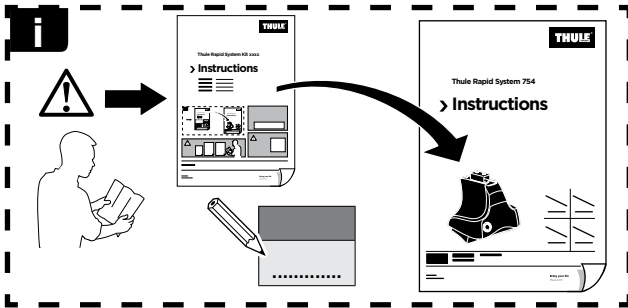

Thule Rapid System Kit 1651

> Instructions

AUDI A6, 4-dr Sedan, 11- / *12-

*North America

ISO 11154-E

141651

C.20120525
519-1651-02

Bring your life