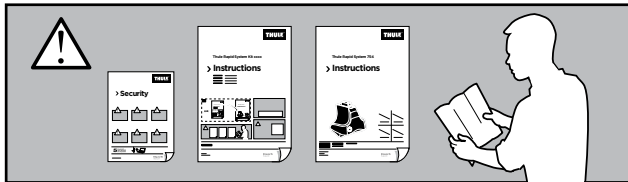

Thule Rapid System Kit 1651

> Instructions

AUDI A6, 4-dr Sedan, 11- / *12-

*North America

ISO 11154-E

141651

C.20120525
519-1651-02

Bring your life